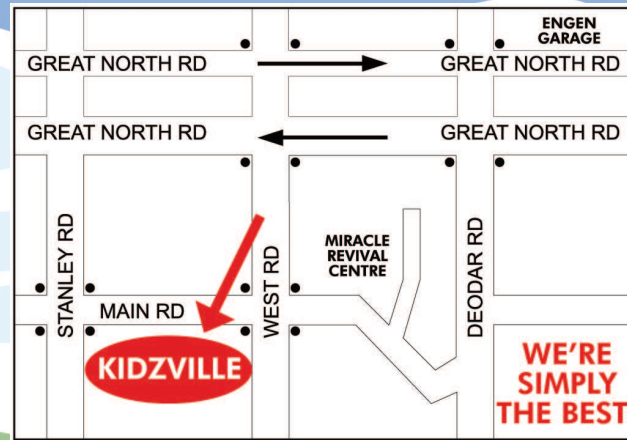

81 Main Rd, Brentwood Park AH, Kempton Park  
Contact Beth Cell: 083 463 1429  
26° 06' 57 45" S 28° 16' 37 80" E  
www.kvpartyvenues.co.za

Dear : .....

I am turning.....  
You are invited to my  
Birthday Party  
at KIDZVILLE Party Farm