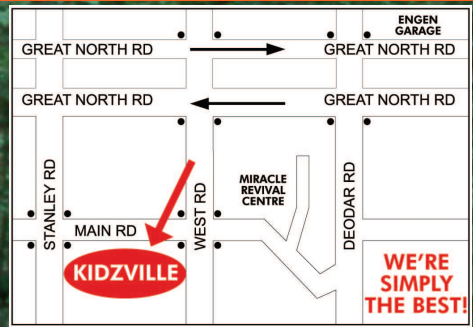

81 Main Rd, Brentwood Park AH, Kempton Park
 Contact Beth Cell: 083 463 1429
 www.kvpartyvenues.co.za
 GPS : 26° 06' 57 45" S 28° 16' 37 80" E

Is turning
 The tribal council has voted
 to come and celebrate.